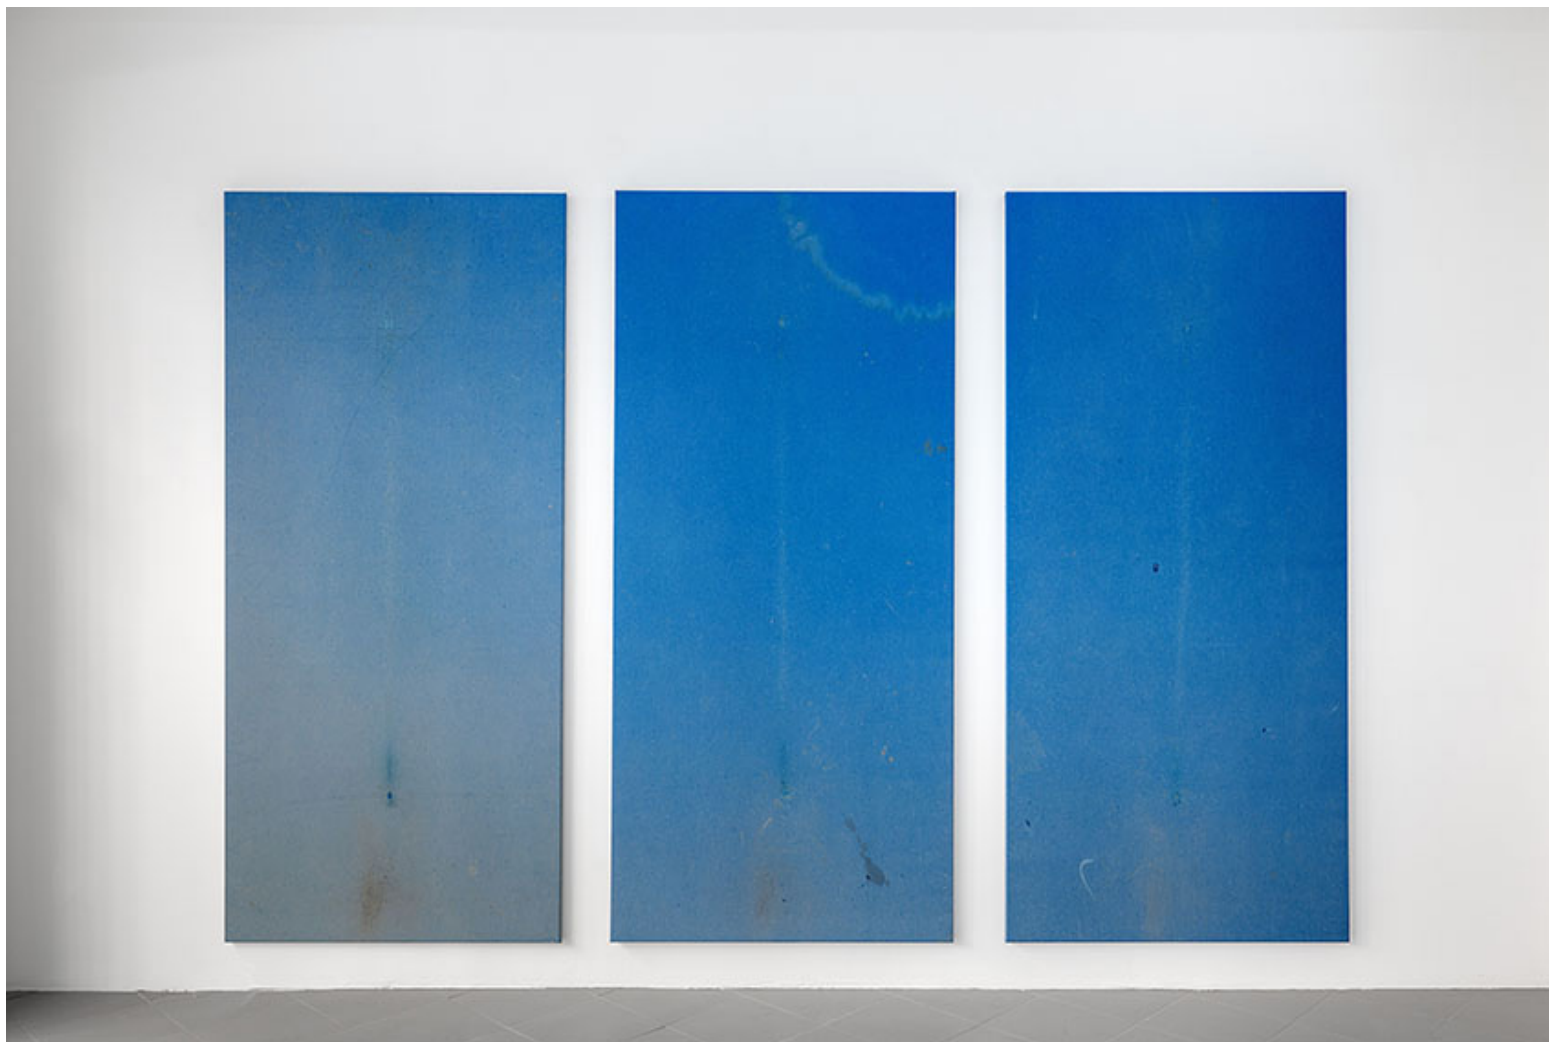

A+B

CONTEMPORARY ART

Simon Laureyns
Tend painting series

Tend painting
2017
Curtain fabric on an aluminum frame
190x210 cm

A+B

CONTEMPORARY ART

Simon Laureyns
Pooltable painting series

Exhibition view at Exposition zero, Galerie Pauchant, Paris, FR
2018
Pooltable painting

A+B

CONTEMPORARY ART

Simon Laureyns
Pooltable painting series

Exhibition view at Exposition zero, Galerie Pauchant, Paris, FR
2018
Pooltable painting

A+B

CONTEMPORARY ART

Simon Laureyns
Pooltable painting series